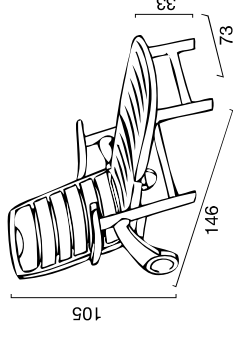

Premiere

Letino in polipropilene
Polypropylene sunchair

COLORI | COLORS

COLORI COLORS	CODICE ITEM CODE	COD. EAN EAN CODE
 BIANCO WHITE	S6800B	8.005.465.021.616
 VERDE GREEN	S6800V	8.005.465.049.658
 ANTRACITE ANTHRACITE	S6800Y	8.005.465.010.269

DIMENSIONI | DIMENSIONS (cm)

LOGISTICA | LOGISTIC

		PESO WEIGHT (kg)
PZ. CARTONE PCS. BOX	1	
DIM. CARTONE BOX SIZE (cm)	74 x 28 x 106 h	
PZ. PALLET PCS. PALLET	15	14,40
MISURE PALLET PALLET DIM. (cm)	123 x 110 x 235 h	
PZ. BILICO PCS. TRUCK	360	
PZ. 40' CTR PCS. 40' CTN	315	