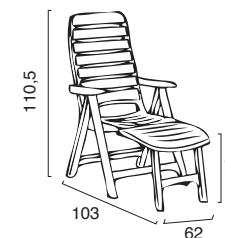

Premiere

Poltrona in polipropilene
Polypropylene armchair

PREMIERE POLTRONA IN POLIPROPILENE 5 POSIZIONI CON POGGIAPIEDI PREMIERE POLYPROPYLENE 5-POSITIONS ARMCHAIR WITH FOOTREST

COLORI | COLORS

	COLORI COLORS	CODICE ITEM CODE	COD. EAN EAN CODE
	BIANCO WHITE	S6770B	8.005.465.012.591
	VERDE GREEN	S6770V	8.005.465.809.009
	ANTRACITE ANTHRACITE	S6770Y	8.005.465.964.630

DIMENSIONI | DIMENSIONS (cm)

LOGISTICA | LOGISTIC

		PESO WEIGHT (kg)
PZ. PALLET PCS. PALLET	19	7,80
MISURE PALLET PALLET DIM. (cm)	113 x 92 x 216 h	
PZ. BILICO PCS. TRUCK	532	
PZ. 40' CTR PCS. 40' CTN	494	